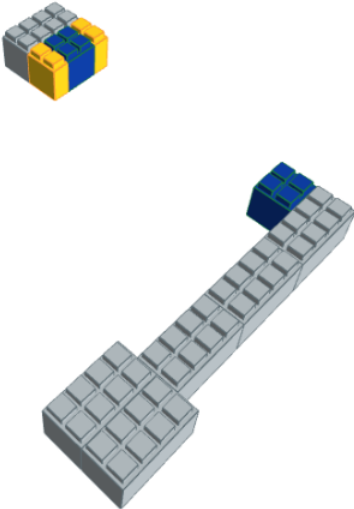

Yellow

28 x \$ 4.60

\$ 128.80

Total

28

\$ 128.80

7FT BLOCK ACCORDION DOOR

White

1 x \$ 183.00

\$ 183.00

Total

1

\$ 183.00

Product Cost, not including tax & shipping: \$ 1112.60

Step: 1

Full Block x 6 | Light Gray
Quarter Block x 2 | Yellow
Half Block x 2 | Blue

Step: 1

Full Block x 6 | Light Gray
Quarter Block x 2 | Yellow
Half Block x 2 | Blue

Step: 2

Full Block x 7 | Light Gray
Quarter Block x 2 | Yellow

Step: 2

Full Block x 7 | Light Gray
Quarter Block x 2 | Yellow