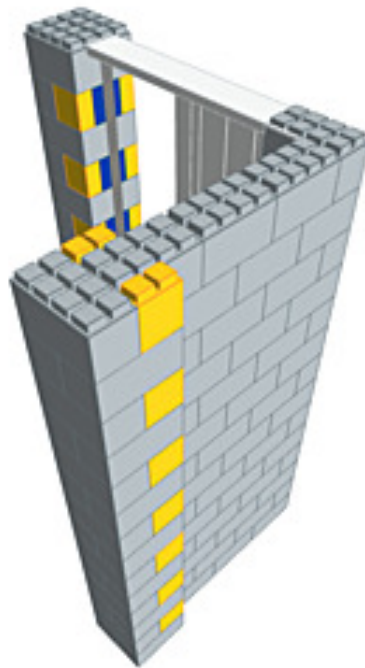

Model: 5' x 4' x 7' Room Kit L-Shaped Wall w/ Door
Designer: 5' x 4' x 7' Room Kit L-Shaped Wall w/ Door

FULL BLOCKS

Light Gray

91 x \$ 7.90

\$ 718.90

Total

91

\$ 718.90

HALF BLOCKS

Blue

14 x \$ 5.85

\$ 81.90

Total

14

\$ 81.90

QUARTER BLOCKS

Yellow

28 x \$ 4.60

\$ 128.80

Total

28

\$ 128.80

7FT BLOCK ACCORDION DOOR

White